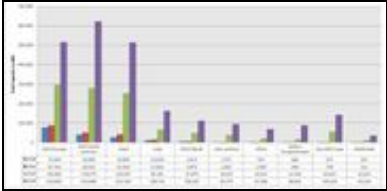

Regional Breakdown: Advanced scenario (GWEO 2010)

[Go back to Home Page](#)

 Regional Breakdown: Advanced scenario (GWEO 2010), Source: [Global Wind Energy Outlook 2010](#)

[Go back to Home Page](#)